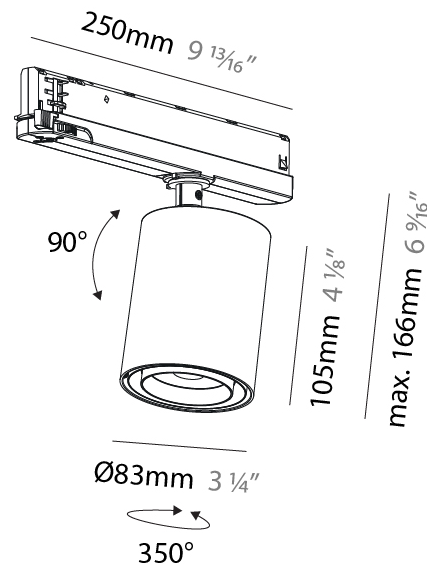

GENERAL

Series: Centriq
Subseries: Centriq In Flex
Brand: Prolicht
Division: Architectural
Mounting Type: Track
Subcategory: Spots

PHYSICAL

Shape: Cylinder
Diameter (mm): 83
Diameter (in): 3 1/4
Length (mm): 250
Length (in): 9 13/16
Height (mm): 166
Height (in): 6 9/16
Light Distribution: Adjustable / Direct
Fixture Finish: SSR / BKV / CWI / CRY / HAB / UFT / ITA / RUA / FTG / MYG / LOD / PUS / FRO / FUP / KIA / POP / BLS / SPG / MEY / GOH / GUM / CHC / COM / ABZ / JAG / OBR / MOS / ROR
Holder Finish: WHI / BLK
Accent Finish: SSR / BKV / CWI / CRY / HAB / LAG / UFT / ITA / RUA / RUR / MIC / FTG / MYG / TWT / LOD / PUS / FRO / FUP / KIA / POP / BLS / SPG / MEY / GOH / GUM / CHC / COM / ABZ / JAG
Fixture Material: Aluminum

ELECTRICAL

Lamp Type: LED (Zhaga Standard)
Input Wattage (W): 20
Total Output Wattage (W): 18.1
Dimming: Non-Dimmable / 0-10V Dimming
Driver Included: Yes
Driver Location: Integrated
Driver Type: Constant Current - 120Vac
Driver Class: Class 2
Input Voltage (V): 120

LED

Number of LEDs: 1
Color Temperature (°K): 2700 / 3000 / 3500 / 4000
Max. Delivered Lumen (lm): 1207 / 1300 / 1376 / 1380
Nominal Lumen (lm): 1672 / 1800 / 1905 / 1910
CRI: >90 CRI
Lamp Life (hrs): 50000

OPTICAL

Reflector°: Adjustable 14 - 44
Adjustability: Rotational 360°; Tilt 90° (±45°)

RATINGS AND CERTIFICATIONS

Certified By: Certified for North American Standards
IP rating: IP20