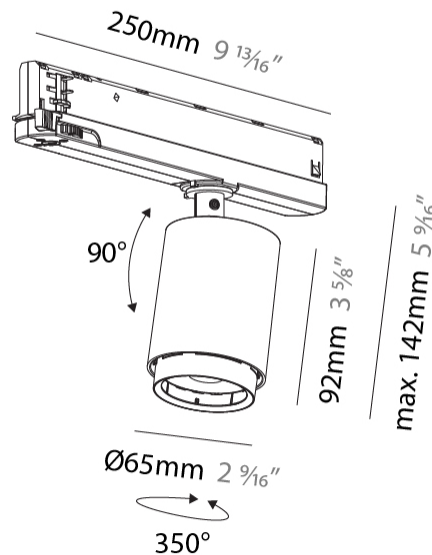

GENERAL

Series: Centriq
Subseries: Centriq In Flex
Brand: Prolicht
Division: Architectural
Mounting Type: Track
Subcategory: Spots

PHYSICAL

Shape: Cylinder
Diameter (mm): 65
Diameter (in): 2 9/16
Length (mm): 250
Length (in): 9 13/16
Height (mm): 142
Height (in): 5 9/16
Light Distribution: Adjustable / Direct
Weight (kg): 0.62

Fixture Finish: SSR / BKV / CWI / CRY / HAB / UFT / ITA / RUA / FTG / MYG / LOD / PUS / FRO / FUP / KIA / POP / BLS / SPG / MEY / GOH / GUM / CHC / COM / ABZ / JAG / OBR / MOS / ROR

Holder Finish: WHI / BLK

Accent Finish: SSR / BKV / CWI / CRY / HAB / LAG / UFT / ITA / RUA / RUR / MIC / FTG / MYG / TWT / LOD / PUS / FRO / FUP / KIA / POP / BLS / SPG / MEY / GOH / GUM / CHC / COM / ABZ / JAG

Fixture Material: Aluminum

ELECTRICAL

Lamp Type: LED (Zhaga Standard)
Input Wattage (W): 20
Total Output Wattage (W): 18.1
Dimming: Non-Dimmable / 0-10V Dimming
Driver Included: Yes
Driver Location: Integrated
Driver Type: Constant Current - 120Vac
Driver Class: Class 2
Input Voltage (V): 120

LED

Number of LEDs: 1
Color Temperature (°K): 2700 / 3000 / 3500 / 4000
Max. Delivered Lumen (lm): 1207 / 1300 / 1376 / 1380
Nominal Lumen (lm): 1672 / 1800 / 1905 / 1910
CRI: >90 CRI
Lamp Life (hrs): 50000

OPTICAL

Reflector°: Adjustable 14 - 44
Adjustability: Rotational 360°; Tilt 90° (±45°)

RATINGS AND CERTIFICATIONS

Certified By: Certified for North American Standards
IP rating: IP20